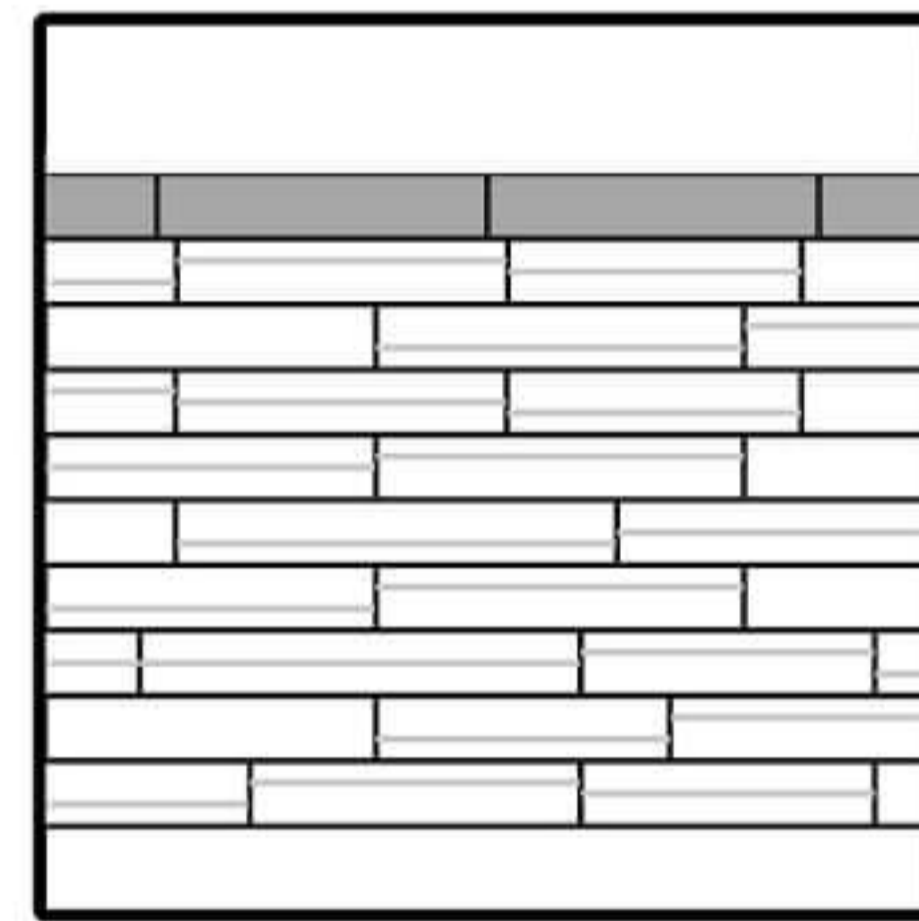

INSTALLATIONS

* Inspiration only